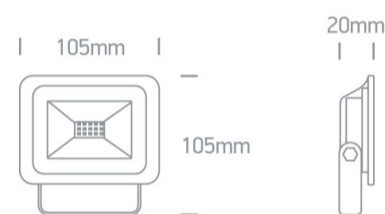

21 Industrial & Floodlights > AC LED Floodlights 10-50W

7028CA/B/D

10W AC LED flood light with adjustable mounting bracket.

IP65 rated for outdoor use.

Complies with standard EN60598-1 and any other specific standards.

Downloads

Dimensions

Physical Specification

Item Group	21 Industrial & Floodlights
Family	AC LED Floodlights 10-50W
Order Code	7028CA/B/D
Colour	Black
Material	Die Cast
Diffuser Material	Glass
Shape	Rectangular
Length	105mm
Width	105mm
Height	20mm
Surface Ceiling	Yes
Surface Wall	Yes

No

Cable Length

30cm

F Mark

Illumination Data

Colour Temperature

6000K

Lumen Output

Packing Info

Box Length

11cm

Box Width

3cm

Box Height	11,5cm
Box Weight	0,22Kg
Pcs/Carton	60
Carton Length	41cm
Carton Width	21cm
Carton Height	32cm
Carton Weight	13,8Kg
Barcode	5291889056133
HS Code	9405409900