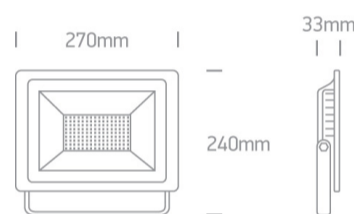

Downloads

Dimensions

Physical Specification

Item Group	21 Industrial & Floodlights
Family	AC LED Floodlights 100-250W
Order Code	7028CD/W/C
Colour	White
Material	Die Cast
Diffuser Material	Glass
Shape	Rectangular
Length	320mm
Width	245mm
Height	30mm
Surface Ceiling	Yes
Surface Wall	Yes