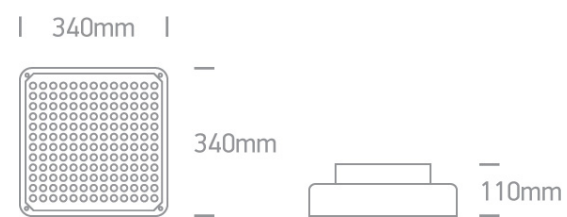

Downloads

Dimensions

Gallery

Physical Specification

Item Group

21 Industrial & Floodlights

Family

The LED High Power Box Aluminium

Order Code

7058R/W/C

Colour

White

Material

Aluminium

Shape

Rectangular

Length

414mm

| | |
|--------------------|-------|
| Width | 414mm |
| Height | 100mm |
| Cutout Hole Width | 380mm |
| Cutout Hole Length | 380mm |
| Recessed Ceiling | Yes |
| Depth Required | 130mm |
| Indoor | Yes |
| Outdoor | Yes |
| Adjustable | No |

Illumination Data

| | |
|----------------------|---|
| Colour Temperature | 4000K |
| Lumen Output | 10800lm |
| Light Efficiency | 90lm/W |
| CRI | 70 |
| Beam Angle | 120° |
| Illumination Diagram |  |