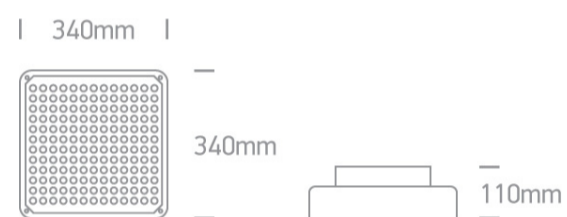

21 Industrial & Floodlights>The LED High Power Box Aluminium

7058/W/C

IP65, LED High Power Boxes.

Supplied with non-dimmable LED driver.

Complies with standard EN60598-1 and any other specific standards.

Downloads

Dimensions

Gallery

Physical Specification

Item Group	21 Industrial & Floodlights
Family	The LED High Power Box Aluminium
Order Code	7058/W/C
Colour	White
Material	Aluminium
Shape	Rectangular
Length	340mm

Width	340mm
Height	110mm
Surface Ceiling	Yes
Indoor	Yes
Outdoor	Yes
Adjustable	No

### Illumination Data

Colour Temperature	4000K
Lumen Output	10200lm
Light Efficiency	85lm/W
CRI	70
Beam Angle	120°
Illumination Diagram	