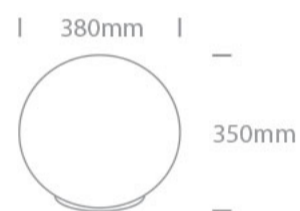

## 7072A

20W Stone Look Ground Ball E27, IP65.

Supplied with Spike.

Complete with 2 meter cable and SCHUKO plug.

Complies with standard EN60598-1 and any other specific standards.

### Dimensions

### Physical Specification

Item Group	20 Garden & Underwater
Family	Stone Moonlights
Order Code	7072A
Colour	Stone
Material	Plastic
Shape	Circular
Height	350mm

Diameter	380mm
Inground	Yes
Outdoor	Yes
Adjustable	No
IK Rating	8