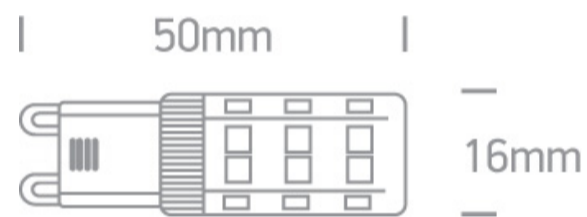

## 7103ALGT/W

3-Step dimmable SMD LED G9 3W 230V AC lamp.

Suitable for residential and commercial applications.

Complies with standard EN62560 and any other specific standards.

### Dimensions