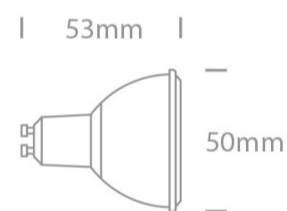

Dimensions

Physical Specification

Item Group

25 Lamps

Family

MR16 GU10 Emergency

Order Code

7304GE/W

Colour

White

Shape

Circular

Height

53mm

Diameter

50mm

Electrical Characteristics

Gear

No

Lamp