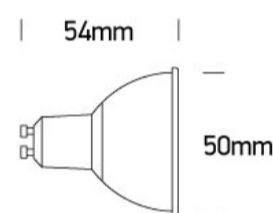

25 Lamps > Dim To Warm GU10 Dimmable

7306GDV/EWW

MR16 GU10 Leading & Trailing edge dimm to warm 230V AC lamp.

Suitable for residential and commercial applications.

Complies with standard EN62560 and any other specific standards.

Downloads

Dimensions

Physical Specification

Item Group	25 Lamps
Family	Dim To Warm GU10 Dimmable
Order Code	7306GDV/EWW
Shape	Circular
Height	54mm
Diameter	50mm

Electrical Characteristics

Gear	No
Lamp	
Input Type	Mains Voltage

Input Voltage	220-240V
50 Hz	Yes
60 Hz	Yes
Power(Watts)	5,5W
Lamp Type	LED
Lamp Holder	GU10
LED Type	SMD 2835
LED Brand	Elite
LED Number	7
Dimmable	Yes
Dimmer type	Triac

Illumination Data

Colour Temperature	2800K-2200K
Lumen Output	350lm
Light Efficiency	63,63lm/W
CRI	90
Beam Angle	36°
Illumination Diagram	