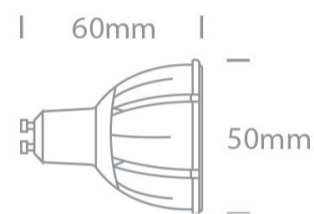

25 Lamps>Zoomable Dimmable MR16 GU10

7306GZ/W

MR16 COB LED GU10 7W 230V Triac dimmable zoomable lamp 24-60°.

Suitable for residential and commercial applications.

Complies with standard EN62560 and any other specific standards.

Downloads

Dimensions

Physical Specification

Item Group	25 Lamps
Family	Zoomable Dimmable MR16 GU10
Order Code	7306GZ/W
Colour	White
Shape	Circular
Height	60mm
Diameter	50mm

Electrical Characteristics

Gear	No
------	----

Lamp

Input Type	Mains Voltage
Input Voltage	220-240V
50 Hz	Yes
60 Hz	Yes
Power(Watts)	7W
Lamp Type	LED
Lamp Holder	GU10
LED Type	COB
LED Brand	Hongli
Dimmable	Yes
Dimmer type	Triac

Illumination Data

Colour Temperature	3000K
Lumen Output	510lm
Light Efficiency	72,85m/W
CRI	98
Beam Angle	24-60°
Illumination Diagram	