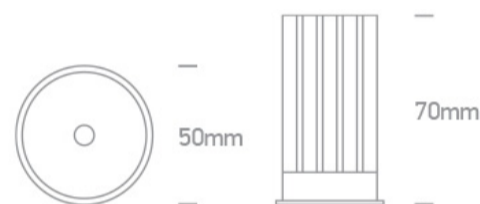

Downloads

Dimensions

Gallery

Physical Specification

Item Group

25 Lamps

Family

MR16 LED Dimmable

Order Code

7313M/W

Colour

Black

Shape

Circular

Height

70mm

Diameter

50mm

Electrical Characteristics

Gear

Order Separately

Lamp

Input Type

Constant Current