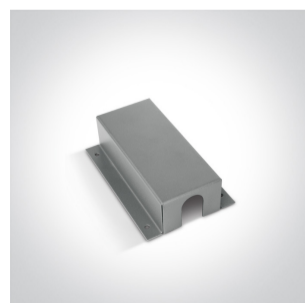

08 Strips & Profiles > Flex Lightline

7810/D

Mains voltage LED strip 4,8W/m.

Supplied in 50m rolls.

Can be cut every 1m.

Requires power supply order code 7814.

Complies with standard EN60598-1 and any other specific standards.

Downloads

Dimensions

Gallery

Accessories

7812

7815B/G

7815B/G

7815B/W

Item Group	08 Strips & Profiles
Family	Flex Lightline
Order Code	7810/D
Material	Silicone
Shape	Rectangular
Length	50000mm
Width	16mm
Height	27mm
Surface Ceiling	Yes
Surface Wall	Yes
Surface Floor/Ground	Yes
Indoor	Yes
Outdoor	Yes