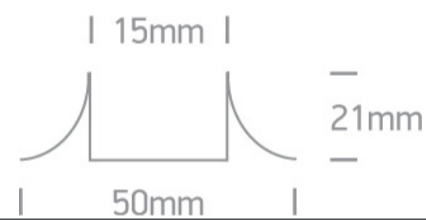

08 Strips & Profiles > Flex Lightline Accessories

7815/G

2m Surface aluminium profile for 7810.

Downloads

Dimensions

Related items

7810/BL

7810/D

7810/P

7810/P

7810/R

7810/RBL

7810/RBL

7810/RGB

Physical Specification

Item Group	08 Strips & Profiles
Family	Flex Lightline Accessories
Order Code	7815/G
Colour	Grey
Material	Aluminium
Shape	Rectangular
Length	2000mm
Width	50mm
Height	21mm
Surface Ceiling	Yes
Indoor	Yes