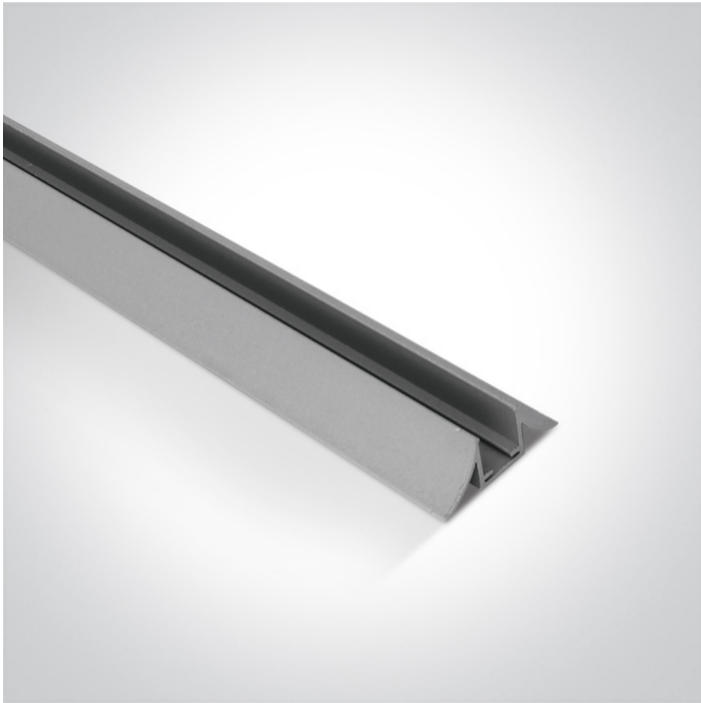

08 Strips & Profiles > Flex Lightline Accessories

7815/G

2m Surface aluminium profile for 7810.

Downloads

Dimensions

Related items

7810/BL

7810/D

7810/P

7810/P

7810/R

7810/RBL

7810/RBL

7810/RGB

Physical Specification

Item Group	08 Strips & Profiles
Family	Flex Lightline Accessories
Order Code	7815/G
Colour	Grey
Material	Aluminium
Shape	Rectangular
Length	2000mm
Width	50mm
Height	21mm
Surface Ceiling	Yes
Indoor	Yes