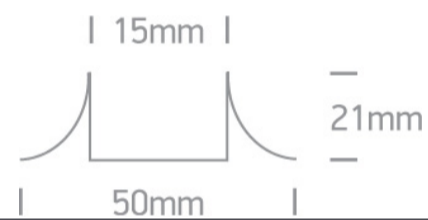

08 Strips & Profiles > Flex Lightline Accessories

7815/W

2m Surface aluminium profile for 7810.

Downloads

Dimensions

Related items

7810/BL

7810/D

7810/P

7810/P

7810/R

7810/RBL

7810/RBL

7810/RGB

Physical Specification

Item Group	08 Strips & Profiles
Family	Flex Lightline Accessories
Order Code	7815/W
Colour	White
Material	Aluminium
Shape	Rectangular
Length	2000mm
Width	50mm
Height	21mm
Surface Ceiling	Yes
Indoor	Yes