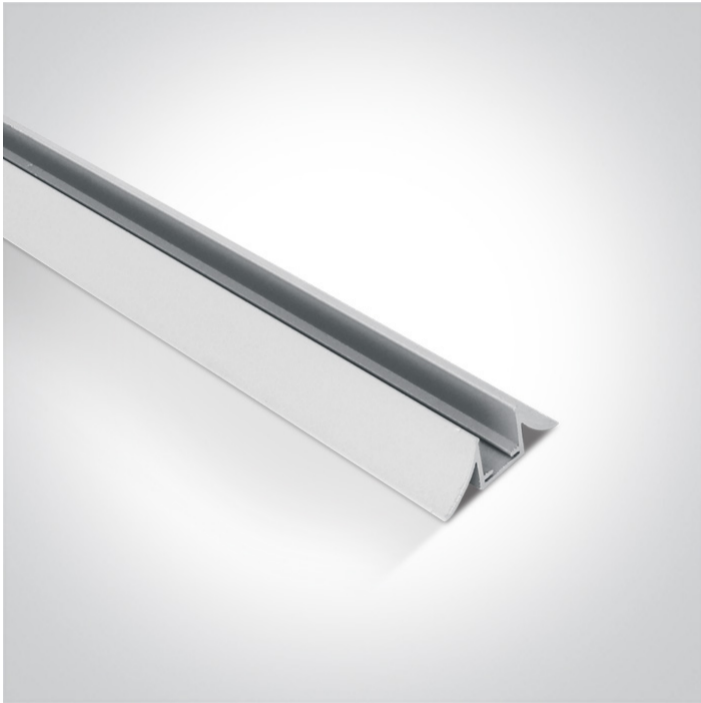

08 Strips & Profiles > Flex Lightline Accessories

7815/W

2m Surface aluminium profile for 7810.

Downloads

Dimensions

Related items

7810/BL

7810/D

7810/P

7810/P

7810/R

7810/RBL

7810/RBL

7810/RGB

Physical Specification

Item Group	08 Strips & Profiles
Family	Flex Lightline Accessories
Order Code	7815/W
Colour	White
Material	Aluminium
Shape	Rectangular
Length	2000mm
Width	50mm
Height	21mm
Surface Ceiling	Yes
Indoor	Yes