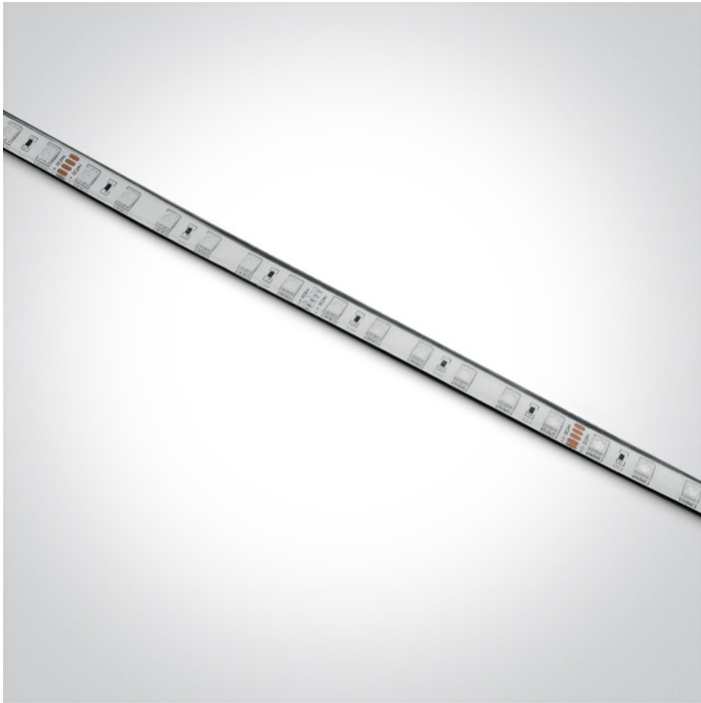

08 Strips & Profiles>The Outdoor RGB & RGBW Strip 24V

## 7830W/RGB

Waterproof RGB flexible LED light strip, with SMD5050 LEDs, 60LEDs/meter, 14,4W/meter. Supplied in 5 meters roll with white PCB and double adhesive tape for a better fixing, IP68.

Can be cut every 10cm (6-LED segment).

### Dimensions