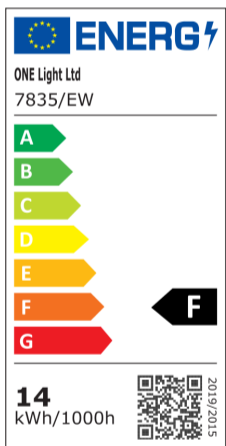

7837

20030

Physical Specification

Item Group	08 Strips & Profiles
Family	The 14,4W/m Indoor 24V
Order Code	7835/EW
Shape	Rectangular
Length	5000mm
Width	10mm
Surface Ceiling	Yes
Surface Wall	Yes
Surface Floor/Ground	Yes
Indoor	Yes

Electrical Characteristics

Fitting

Input Type	Constant Voltage
Input Voltage	24V DC
Safety Class	III
Power(Watts)	14,4W/m
IP Rating	IP20
Light Source	LED built in
LED Type	SMD 2835
LED Brand	Epistar
LED Number	70Leds/m

Illumination Data

Colour Temperature	2700K
Lumen Output	1125lm/m
Light Efficiency	78,12lm/W
CRI	90
Illumination Diagram	

Packing Info

Box Length	24cm
Box Width	21,5cm
Box Height	2cm
Box Weight	0,19kg
Pcs/Carton	40
Barcode	5291889042105
HS Code	9405409989

Energy Label

Energy Class	F
--------------	---

Warranty

5 Years

Weee Directive

Yes

switch to
one light!

one
LIGHT