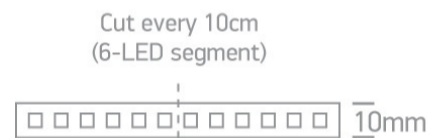

08 Strips & Profiles > The 14,4W/m Indoor 24V

7835/EW

Flexible LED light strip, with SMD2835 LEDs, 60LEDs/meter, 14,4W/meter. Supplied in 5 meters roll with white PCB and double adhesive tape for a better fixing.

Can be cut every 10cm (6-LED segment).

Requires 24V DC constant voltage LED driver.

Complies with standard EN60598-1 and any other specific standards.

Downloads

Dimensions

Gallery

Accessories

7835P

7837

20030

Physical Specification

Item Group	08 Strips & Profiles
Family	The 14,4W/m Indoor 24V
Order Code	7835/EW
Shape	Rectangular
Length	5000mm
Width	10mm
Surface Ceiling	Yes
Surface Wall	Yes
Surface Floor/Ground	Yes
Indoor	Yes