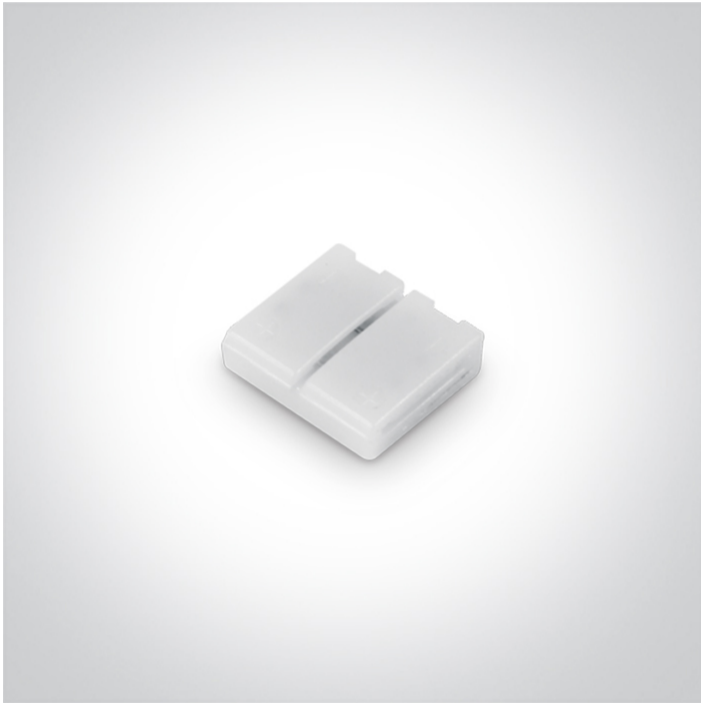

08 Strips & Profiles>The 14,4W/m CRI97 Indoor 24V Full spectrum

7837

LED STRIP CONNECTOR FOR 7825 / 7835 / 7870 10mm

Physical Specification

Item Group	
Family	
Order Code	
Indoor	

08 Strips & Profiles	
The 14,4W/m CRI97 Indoor 24V Full spectrum	
7837	
Yes	