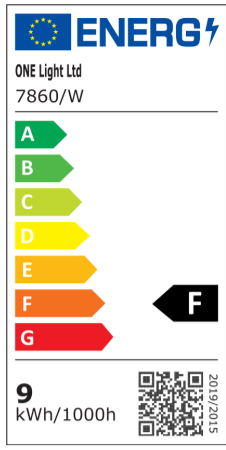

08 Strips & Profiles > The 230V IP65 Range

7860/W

230V Waterproof LED strip 9W/m, IP65 .

Supplied in 50m rolls.

Can be cut every 1m.

Requires power supply order code 7860P.

Complies with standard EN60598-1 and any other specific standards.

Electrical Characteristics

Gear	External-Included
Fitting + Driver	
Input Voltage	220-240V
50 Hz	Yes
60 Hz	Yes
Safety Class	
Power(Watts)	9W/m
IP Rating	IP65
Light Source	LED built in
Dimmable	Yes
Dimmer type	Triac
F Mark	
Fitting	
Safety Class	
Power(Watts)	9W/m

IP Rating	IP65
Light Source	LED built in
LED Type	SMD 3528
LED Brand	Epistar

Gear

Gear Type	Led Driver
Input Voltage	220-240V
50 Hz	Yes
60 Hz	Yes
Power(Watts)	450W
Power Factor	0,9
IP Rating	IP65
Safety Class	
Brand	0
Protection	0

Illumination Data

Colour Temperature	3000K
Lumen Output	750lm
Light Efficiency	95,55lm/W
CRI	80
Illumination Diagram	

Packing Info

Box Weight	0.152kg
Pcs/Carton	50
Barcode	5291889030928
HS Code	9405423100