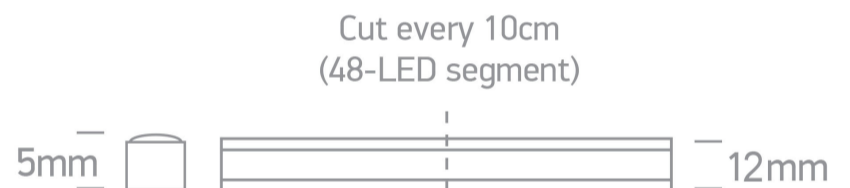

08 Strips & Profiles > 230V COB Flex Lightline

7872/C

COB LED strip, 480LEDs/m, 12W/m, 230V, TRIAC Dimmable.

Supplied in 50 meters roll with 3M double face adhesive tape.

Supplied with EU plug and 1m cable.

Can be cut every 10 cm.

Complies with standard EN60598-1 and any other specific standards.

Downloads

Dimensions

Accessories

7872C

7872E

7872P

Silicone

Shape

Rectangular

Length	50000mm
Width	12mm
Surface Ceiling	Yes
Surface Wall	Yes
Surface Floor/Ground	Yes
Indoor	Yes
Outdoor	Yes

Electrical Characteristics

Gear	No
------	----

Fitting + Driver

Input Voltage	220-240V
50 Hz	Yes
60 Hz	Yes
Safety Class	
Power(Watts)	12W/m
IP Rating	IP66
Light Source	LED built in
Dimmable	Yes
Dimmer type	Triac
F Mark	

Illumination Data

Colour Temperature	4000K
Lumen Output	840lm/m
Light Efficiency	70lm/W
CRI	90
Beam Angle	140°
Illumination Diagram	

Packing Info

Box Weight	0.106kg
Pcs/Carton	50
Barcode	5291889078524
HS Code	9405423100