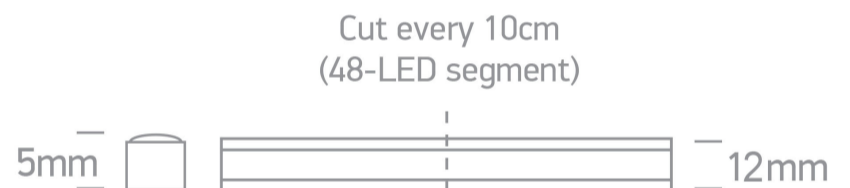

08 Strips & Profiles > 230V COB Flex Lightline

7872/W

COB LED strip 480LEDs/m, 12W/m, 230V, TRIAC Dimmable.

Supplied in 50 meters roll with 3M double face adhesive tape.

Supplied with EU plug and 1m cable.

Can be cut every 10 cm.

Complies with standard EN60598-1 and any other specific standards.

Downloads

Dimensions

Accessories

7872C

7872E

7872P

Silicone

Shape

Rectangular

Length	50000mm
Width	12mm
Surface Ceiling	Yes
Surface Wall	Yes
Surface Floor/Ground	Yes
Indoor	Yes
Outdoor	Yes

Electrical Characteristics

Gear	No
------	----

Fitting + Driver

Input Voltage	220-240V
50 Hz	Yes
60 Hz	Yes
Safety Class	
Power(Watts)	12W/m
IP Rating	IP66
Light Source	LED built in
Dimmable	Yes
Dimmer type	Triac
F Mark	

Illumination Data

Colour Temperature	3000K
Lumen Output	800lm/m
Light Efficiency	67lm/W
CRI	90
Beam Angle	140°
Illumination Diagram	

Packing Info

Box Weight	0.102kg
Pcs/Carton	50
Barcode	5291889078531
HS Code	9405423100