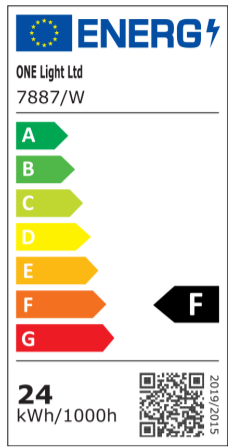

Can be cut every 1cm (7-LED segment).

Requires 24V DC constant voltage LED driver.

Complies with standard EN60598-1 and any other specific standards.

Downloads

Dimensions

Gallery

Physical Specification

Item Group	08 Strips & Profiles
Family	The 24W/m Indoor 24V
Order Code	7887/W
Shape	Rectangular
Length	5m
Width	12mm
Surface Ceiling	Yes

Surface Wall	Yes
Surface Floor/Ground	Yes
Indoor	Yes

Electrical Characteristics

Fitting

Input Type	Constant Voltage
Input Voltage	24V DC
Safety Class	
Power(Watts)	24W/m
IP Rating	IP20
Light Source	LED built in
LED Type	SMD 2110
LED Brand	Refond
LED Number	700Leds/m

Illumination Data

Colour Temperature	3000K
Lumen Output	2050lm/m
Light Efficiency	85,41lm/W
CRI	90
Illumination Diagram	

Packing Info

Box Length	24cm
Box Width	21,5cm
Box Height	2cm
Pcs/Carton	40
Barcode	5291889058847

Energy Label

Energy Class

F

Certification & Warranty

Warranty

5 Years

Weee Directive

Yes