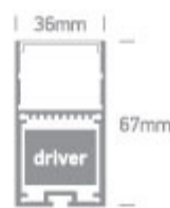

08 Strips & Profiles > Surface / Suspended Wide Profiles Internal Driver

7910/AL

2m Surface aluminium profile with PC opal diffuser and space to fit slim range driver.

Complete with 2 pairs end cups.

Suitable for 7845, 7875, 7880, 7882, 7884 & 7887 and LED Strips 30mm.

Downloads

Dimensions

Gallery

Accessories

7838M

7900C

7900P

7900R

Related items

050122/G

89030VL

89060VL

89075VL

89100VL

Physical Specification

Item Group	08 Strips & Profiles
Family	Surface / Suspended Wide Profiles Internal Driver
Order Code	7910/AL
Colour	Aluminium
Material	Aluminium
Diffuser Material	PC
Shape	Rectangular
Length	2000mm
Width	36mm
Height	67mm
Surface Ceiling	Yes
Indoor	Yes