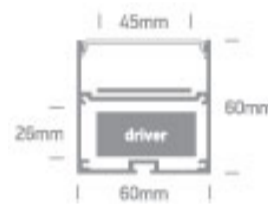

08 Strips & Profiles > Surface / Suspended Wide Profiles Internal Driver

7910A/W

2m Surface aluminium profile with PC opal diffuser and space to fit slim range driver.

Complete with 2 pairs end cups.

Suitable for 7884 & 7885 and LED Strips 45mm.

Downloads

Dimensions

Gallery

Accessories

7838M

7900C

7900P

7900R

Item Group	08 Strips & Profiles
Family	Surface / Suspended Wide Profiles Internal Driver
Order Code	7910A/W
Colour	White
Material	Aluminium
Diffuser Material	PC
Shape	Rectangular
Length	2000mm
Width	60mm
Height	60mm
Surface Ceiling	Yes
Indoor	Yes