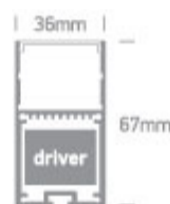

08 Strips & Profiles > Surface / Suspended Wide Profiles Internal Driver

7910/B

2m Surface aluminium profile with PC opal diffuser and space to fit slim range driver.

Complete with 2 pairs end cups.

Suitable for 7845, 7875, 7880, 7882, 7884 & 7887 and LED Strips 30mm.

Downloads

Dimensions

Gallery

Accessories

7838M

7900C

7900P

7900R

Related items

050122/B

89030VL

89060VL

89075VL

89100VL

Physical Specification

Item Group	08 Strips & Profiles
Family	Surface / Suspended Wide Profiles Internal Driver
Order Code	7910/B
Colour	Black
Material	Aluminium
Diffuser Material	PC
Shape	Rectangular
Length	2000mm
Width	36mm
Height	67mm
Surface Ceiling	Yes
Indoor	Yes