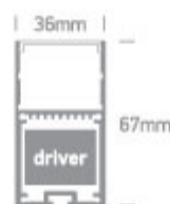

## 7910/W

2m Surface aluminium profile with PC opal diffuser and space to fit slim range driver.

Complete with 2 pairs end cups.

Suitable for 7845, 7875, 7880, 7882, 7884 & 7887 and LED Strips 30mm.

### Dimensions