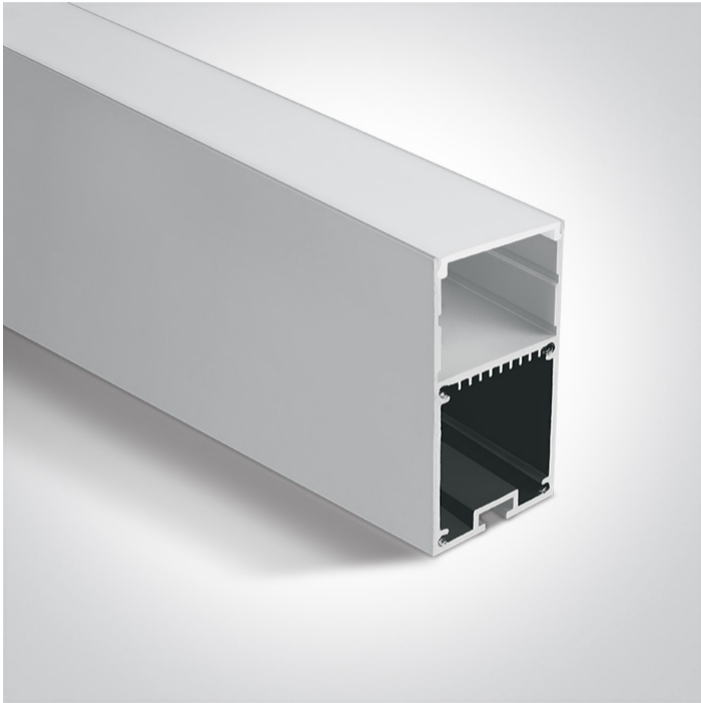

08 Strips & Profiles > Surface / Suspended Wide Profiles Internal Driver

## 7910/W

2m Surface aluminium profile with PC opal diffuser and space to fit slim range driver.

Complete with 2 pairs end cups.

Suitable for 7845, 7875, 7880, 7882, 7884 & 7887 and LED Strips 30mm.