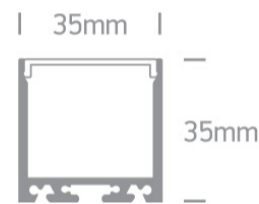

## 7912/AL

2m Surface aluminium profile with PC opal diffuser.

Complete with 2 pairs end cups.

Suitable for 7835, 7845, 7846, 7875, 7880, 7882 & 7887 and LED Strips 25mm.

Downloads

Dimensions

Gallery

Accessories

## Physical Specification

Item Group	08 Strips & Profiles
Family	Surface / Suspended Wide Profiles External Driver
Order Code	7912/AL
Colour	Aluminium
Material	Aluminium
Diffuser Material	PC
Shape	Rectangular
Length	2000mm
Width	35mm
Height	35mm
Surface Ceiling	Yes
Indoor	Yes