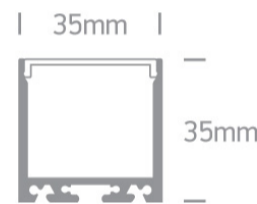

08 Strips & Profiles > Surface / Suspended Wide Profiles External Driver

7912/B

2m Surface aluminium profile with PC opal diffuser.

Complete with 2 pairs end cups.

Suitable for 7835, 7845, 7846, 7875, 7880, 7882 & 7887 and LED Strips 25mm.

Downloads

Dimensions

Gallery

Accessories

7838M

7900C

7900P

7900R

Related items

050122/G

Physical Specification

Item Group	08 Strips & Profiles
Family	Surface / Suspended Wide Profiles External Driver
Order Code	7912/B
Colour	Black
Material	Aluminium
Diffuser Material	PC
Shape	Rectangular
Length	2000mm
Width	35mm
Height	35mm
Surface Ceiling	Yes
Indoor	Yes