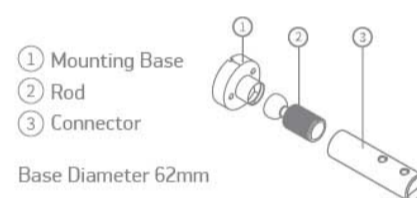

## 7940/B

Wall-to-wall kit. Suitable for LED strips up to 15mm.

Requires 7940A/B or 7940B/B.

### Dimensions