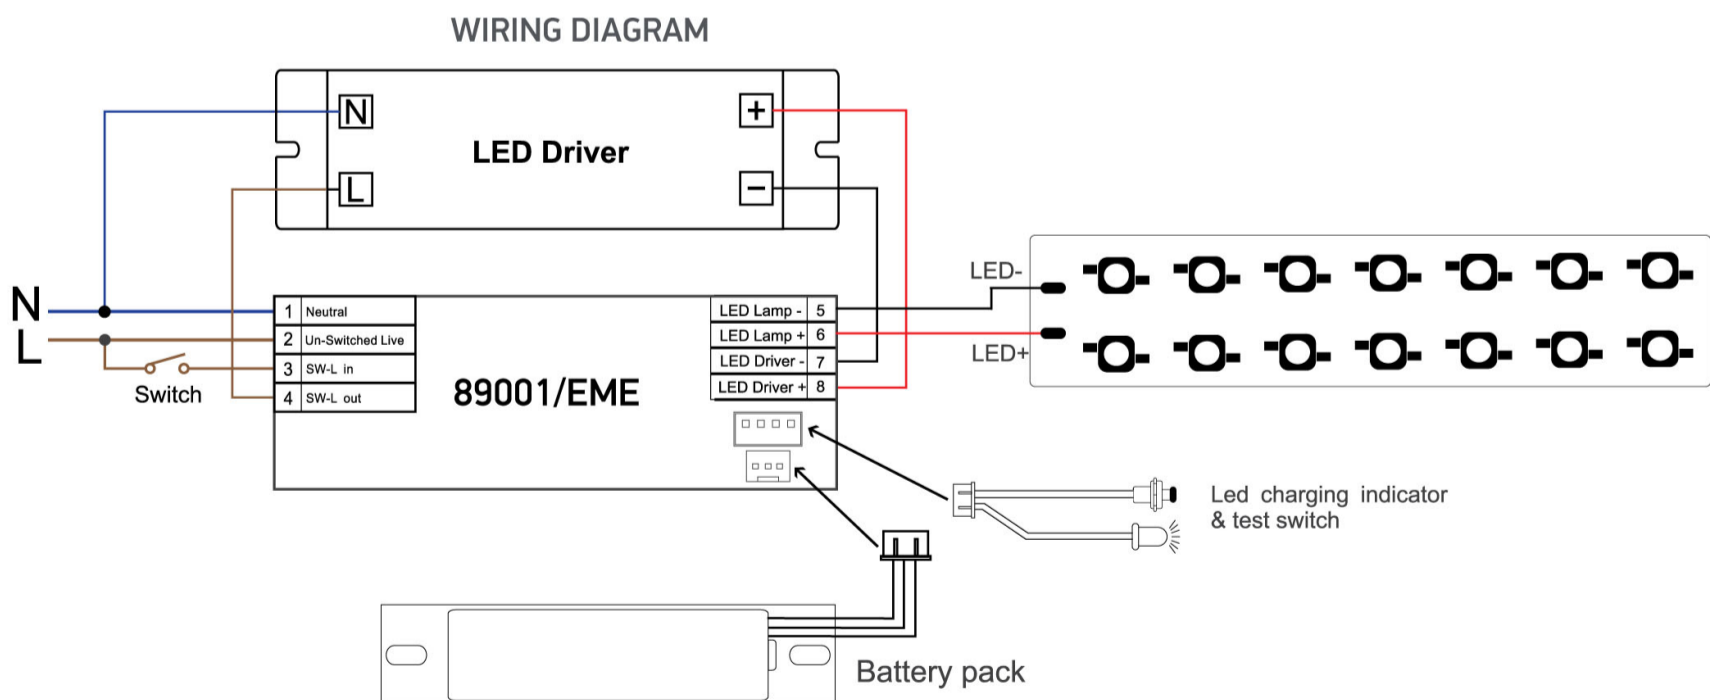

## 89001/EME

1W Emergency kit for 1-30W LED fittings, for built-in installation.

This kit will operate with LED fittings / strips suitable for a 9-45V DC power supply.

Emergency 3 hours maintained.

Supplied complete with LiFePO4 3,2V 1,6Ah battery.

Complies with standard EN61347-1 and any other specific standards.

Downloads Dimensions

Wiring Diagram

This kit will only operate with LED Fittings/Strips 1-30W suitable for 9-45V DC power supply. The driver automatically adjusts the output LED current to provide the optimum match between the battery and the load, providing maximum illumination whilst ensuring full battery duration.