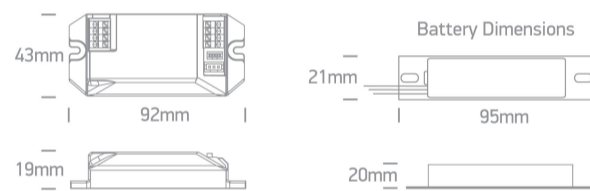

## 89001/EME

1W Emergency kit for 1-30W LED fittings, for built-in installation.

This kit will operate with LED fittings / strips suitable for a 9-45V DC power supply.

Emergency 3 hours maintained.

Supplied complete with LiFePO4 3,2V 1,6Ah battery.

Complies with standard EN61347-1 and any other specific standards.

Downloads Dimensions

Wiring Diagram

This kit will only operate with LED Fittings/Strips 1-30W suitable for 9-45V DC power supply. The driver automatically adjusts the output LED current to provide the optimum match between the battery and the load, providing maximum illumination whilst ensuring full battery duration.