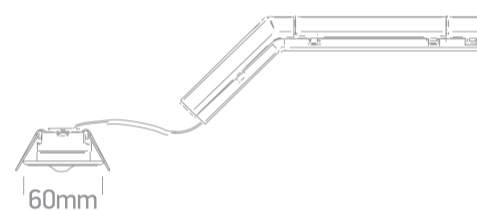

22 Emergency Lights > Emergency LED Recessed Spot

89002C

3W Emergency LED recessed, IP20, ideal for corridors. Non-maintained with self-test.

Complies with standard EN60598-1 and any other specific standards.

Downloads

Dimensions

Physical Specification

Item Group	22 Emergency Lights
Family	Emergency LED Recessed Spot
Order Code	89002C
Material	Plastic
Shape	Circular
Cutout Hole Width	45
Cutout Hole Length	130
Recessed Ceiling	Yes
Indoor	Yes
Adjustable	No

Fitting	
Input Type	Constant Voltage
Safety Class	
Power(Watts)	3W
IP Rating	IP20
Light Source	LED built in
F Mark	

Gear	
Gear Type	Emergency Kit
Input Voltage	220-240V
50 Hz	Yes
60 Hz	Yes
IP Rating	IP20
Dimmable	No
Housing Material	Plastic
Battery Capacity	5000mAh
Battery Voltage	3,6V
Operation Time	3 hours