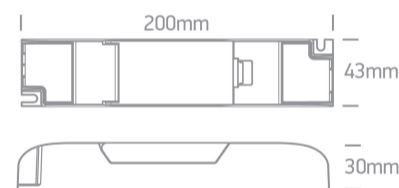

Supplied complete with LiFePO4 3,2V 3,2Ah battery.

Complies with standard EN61347-1 and any other specific standards.

Downloads

Dimensions

Wiring Diagram

This kit will only operate with LED Fittings/Strips 5-50W suitable for 8-60V DC power supply. The driver automatically adjusts the output LED current to provide the optimum match between the battery and the load, providing maximum illumination whilst ensuring full battery duration.

Emergency mode light output compared with normal operation:

Luminaire Power	5W	7W	10W	12W	15W	20W	25W	30W	35W	40W	45W	50W
	50%	35%	25%	20%	17%	12%	10%	8%	7%	6%	6%	5%

Gallery

Physical Specification

Item Group	New 2025 Edition 2
Family	Emergency Lights
Order Code	89005B/EME
Material	Plastic
Shape	Rectangular
Indoor	Yes