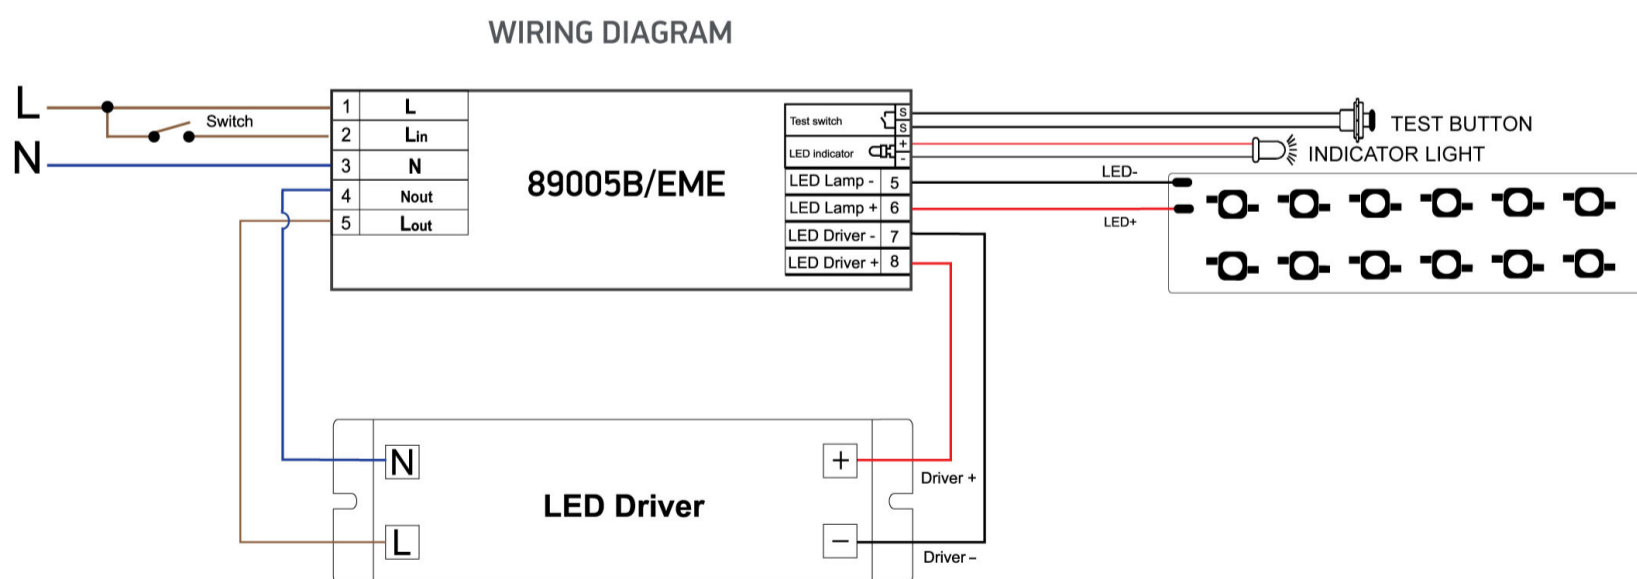

New 2025 Edition 2>Emergency Lights

89005B/EME

2,5W Emergency kit for 5-50W LED fittings.

This kit will operate with LED fittings / strips suitable for a 8-60V DC power supply.

Emergency 3 hours maintained.

Supplied complete with LiFePO4 3,2V 3,2Ah battery.

Complies with standard EN61347-1 and any other specific standards.

Downloads

Dimensions

Wiring Diagram

This kit will only operate with LED Fittings/Strips 5-50W suitable for 8-60V DC power supply. The driver automatically adjusts the output LED current to provide the optimum match between the battery and the load, providing maximum illumination whilst ensuring full battery duration.

Emergency mode light output compared with normal operation:

Luminaire Power	5W	7W	10W	12W	15W	20W	25W	30W	35W	40W	45W	50W
	50%	35%	25%	20%	17%	12%	10%	8%	7%	6%	6%	5%

Gallery

Physical Specification

Item Group	New 2025 Edition 2
Family	Emergency Lights
Order Code	89005B/EME
Material	Plastic
Shape	Rectangular
Indoor	Yes

Electrical Characteristics

Gear

Gear Type	Emergency Kit
Power(Watts)	5-50W
Voltage Range	8-60V DC
IP Rating	IP20
Safety Class	
Dimmable	N/A
Housing Material	Plastic
Battery Capacity	3200mAh
Battery Voltage	3,2V
Operation Time	3 hours
Charging Time	24 hours
Maintained	Yes
Non Maintained	Yes