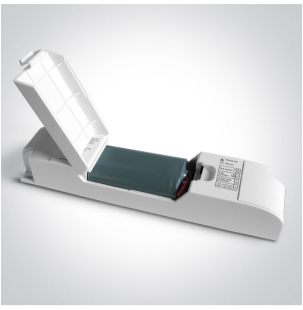

New 2025 Edition 2>Emergency Lights

89005B/EME

2,5W Emergency kit for 5-50W LED fittings.

This kit will operate with LED fittings / strips suitable for a 8-60V DC power supply.

Emergency 3 hours maintained.

Supplied complete with LiFePO4 3,2V 3,2Ah battery.

Complies with standard EN61347-1 and any other specific standards.

Downloads

Dimensions

Wiring Diagram

This kit will only operate with LED Fittings/Strips 5-50W suitable for 8-60V DC power supply. The driver automatically adjusts the output LED current to provide the optimum match between the battery and the load, providing maximum illumination whilst ensuring full battery duration.

Emergency mode light output compared with normal operation:

Luminaire Power	5W	7W	10W	12W	15W	20W	25W	30W	35W	40W	45W	50W
	50%	35%	25%	20%	17%	12%	10%	8%	7%	6%	6%	5%

Gallery

Physical Specification

Item Group	New 2025 Edition 2
Family	Emergency Lights
Order Code	89005B/EME
Material	Plastic
Shape	Rectangular
Indoor	Yes

Electrical Characteristics

Gear

Gear Type	Emergency Kit
Power(Watts)	5-50W
Voltage Range	8-60V DC
IP Rating	IP20
Safety Class	
Dimmable	N/A
Housing Material	Plastic
Battery Capacity	3200mAh
Battery Voltage	3,2V
Operation Time	3 hours
Charging Time	24 hours
Maintained	Yes
Non Maintained	Yes