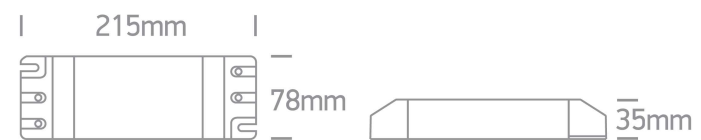

New 2025 Edition 2>Drivers

89200VT

75-200W 24V DC TRIAC dimmable constant voltage driver, IP20.

Complies with standard EN61347-1 and any other specific standards.

Downloads

Dimensions

Physical Specification

Item Group	New 2025 Edition 2
Family	Drivers
Order Code	89200VT
Material	Plastic
Shape	Rectangular
Length	215mm
Width	78mm
Height	35mm
Indoor	Yes

Electrical Characteristics

Gear

Gear Type	Led Driver
Input Voltage	220-240V
50 Hz	Yes
60 Hz	Yes
Power(Watts)	75-200W
Power Factor	?0,95
Constant Voltage	Yes
24 V	Yes
IP Rating	IP20
Safety Class	
Dimmable	Yes
Dimmer type	Triac
Ambient Temp	45°C
Operating Temp	90°C
Housing Material	Plastic
Output Terminal	Connector
Brand	One Light Ltd