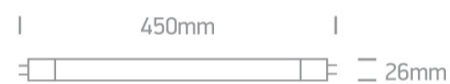

Suitable for residential and commercial applications.

Complies with standard EN62560 and any other specific standards.

Downloads

Dimensions

Wiring Diagram

Physical Specification

| | |
|------------|--------------------|
| Item Group | 25 Lamps |
| Family | T8 LED Tubes Glass |
| Order Code | 9007L/D |
| Material | Glass |
| Shape | Circular |