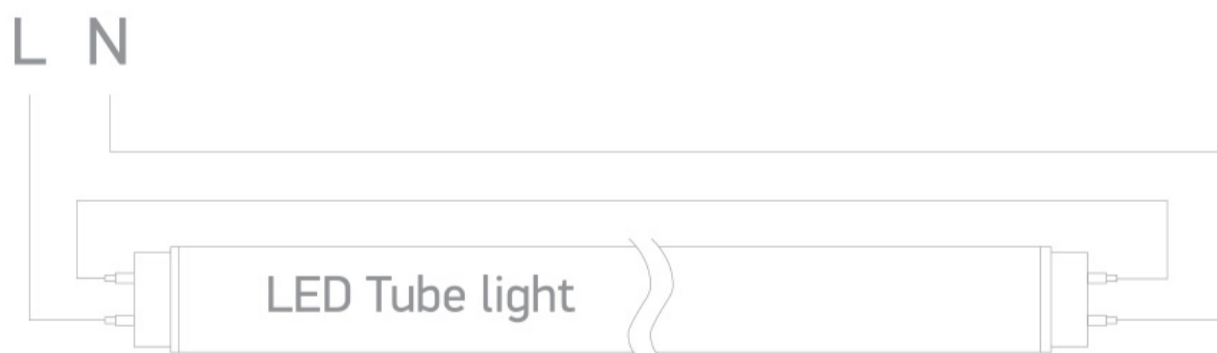

25 Lamps>T8 LED Tubes Glass

9007L/D

7W T8 LED Tube, 220-240V AC, with very low energy consumption, no mercury content and no UV or IR radiation in the light beam. It can be used as an alternative to T8 fluorescent tubes.

Suitable for residential and commercial applications.

Complies with standard EN62560 and any other specific standards.

Downloads

Dimensions

Wiring Diagram

Physical Specification

| | |
|------------|--------------------|
| Item Group | 25 Lamps |
| Family | T8 LED Tubes Glass |
| Order Code | 9007L/D |
| Material | Glass |
| Shape | Circular |