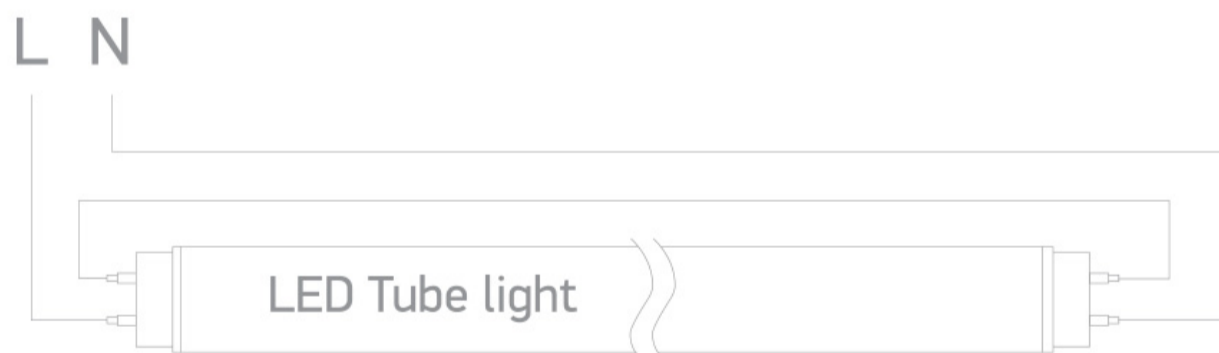

25 Lamps>T5 Tubes Glass

9018LA/C

Glass T5 LED tube.

Complies with standard EN62560 and any other specific standards.

Downloads

Dimensions

Wiring Diagram

Physical Specification

Item Group	25 Lamps
Family	T5 Tubes Glass
Order Code	9018LA/C
Shape	Circular
Height	1450mm

Diameter

16mm

Electrical Characteristics

Gear

No

Lamp

Input Type