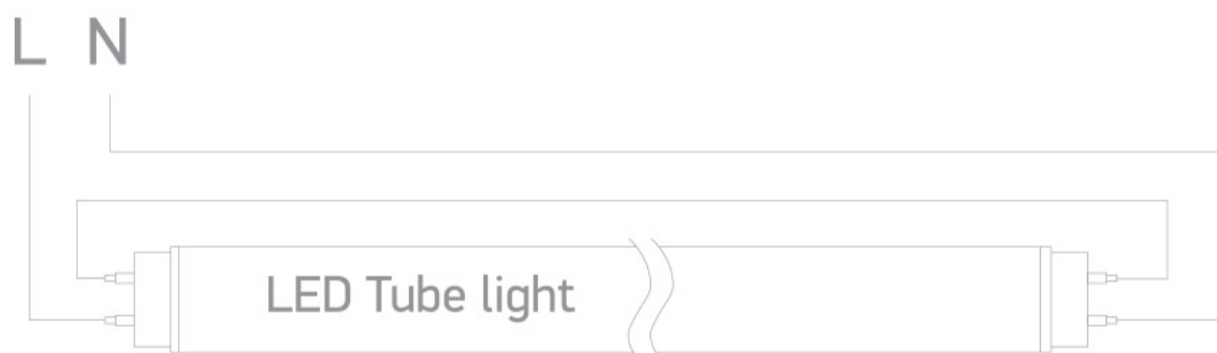

25 Lamps>T8 Tubes Glass

9018L/W

Glass T8 LED tube.

Complies with standard EN62560 and any other specific standards.

Downloads

Dimensions

Wiring Diagram

Physical Specification

Item Group	25 Lamps
Family	T8 Tubes Glass
Order Code	9018L/W
Shape	Circular
Height	1200mm

Diameter

26mm