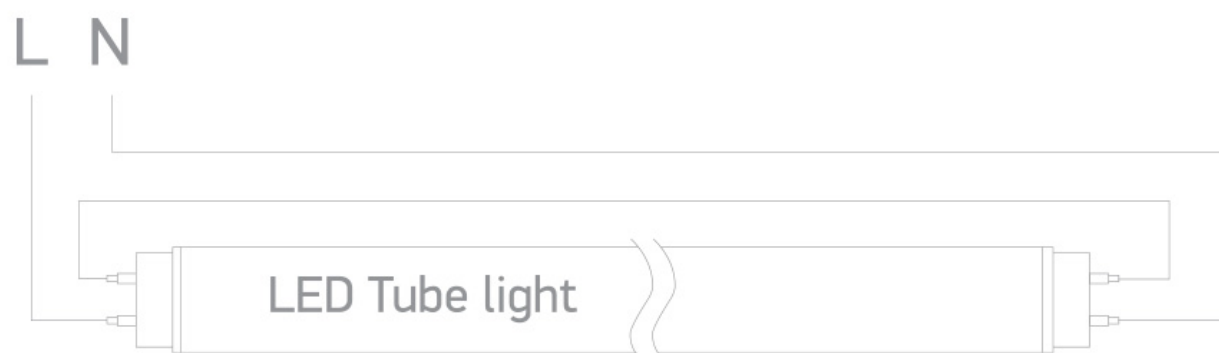

25 Lamps>T8 Tubes Glass

9026L/W

Rotating T8 LED tube.

Complies with standard EN62560 and any other specific standards.

Downloads

Dimensions

Wiring Diagram

Physical Specification

Item Group	25 Lamps
Family	T8 Tubes Glass
Order Code	9026L/W
Shape	Circular
Height	15000mm

Diameter

29mm

Electrical Characteristics

Gear

No

Lamp

Input Type