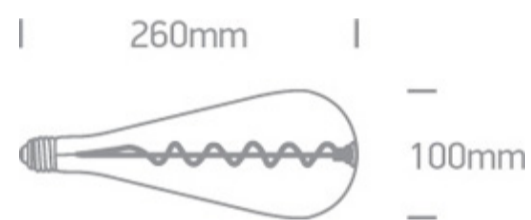

25 Lamps > Decorative Lamps

9G04A/DC

4W E27 Decorative LED lamp

Complies with standard EN62560 and any other specific standards.

Downloads

Dimensions

Physical Specification

Item Group	25 Lamps
Family	Decorative Lamps
Order Code	9G04A/DC
Colour	Dark Chrome
Shape	Circular
Height	260mm
Diameter	100mm

Electrical Characteristics

Gear	No
------	----

Lamp

Input Type
Input Voltage
50 Hz
60 Hz
Power(Watts)
Lamp Type
Lamp Holder
Dimmable

Mains Voltage
220-240V
Yes
Yes
4W
LED
E27
No

Packing Info

Pcs/Carton
Barcode
HS Code