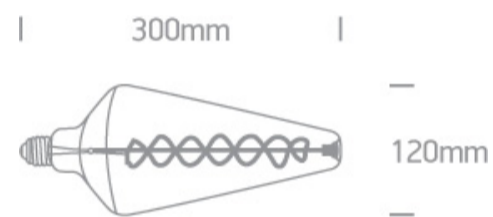

25 Lamps > Decorative Lamps

9G04D/DC

4W E27 Decorative LED lamp

Complies with standard EN62560 and any other specific standards.

Downloads

Dimensions

Physical Specification

| | |
|------------|------------------|
| Item Group | 25 Lamps |
| Family | Decorative Lamps |
| Order Code | 9G04D/DC |
| Colour | Dark Chrome |
| Shape | Circular |
| Height | 300mm |
| Diameter | 120mm |