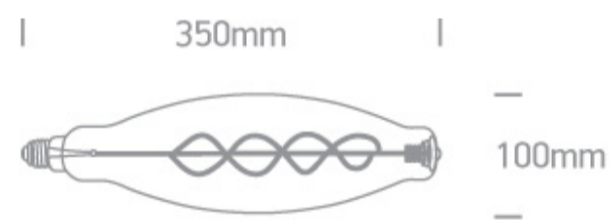

## 9G04E/A

4W E27 Decorative LED lamp

Complies with standard EN62560 and any other specific standards.

### Dimensions

### Physical Specification

Item Group	25 Lamps
Family	Decorative Lamps
Order Code	9G04E/A
Colour	Amber
Shape	Circular
Height	350mm
Diameter	100mm