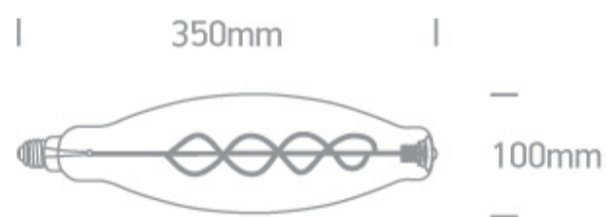

25 Lamps > Decorative Lamps

9G04E/DC

4W E27 Decorative LED lamp

Complies with standard EN62560 and any other specific standards.

Downloads **Dimensions**

Physical Specification

Item Group	25 Lamps
Family	Decorative Lamps
Order Code	9G04E/DC
Colour	Dark Chrome
Shape	Circular
Height	350mm
Diameter	100mm

Electrical Characteristics

Gear	No
------	----

Lamp

Input Type	
Input Voltage	
50 Hz	
60 Hz	
Power(Watts)	
Lamp Type	
Lamp Holder	
Dimmable	

Mains Voltage	
220-240V	
Yes	
Yes	
4W	
LED	
E27	
No	

Packing Info