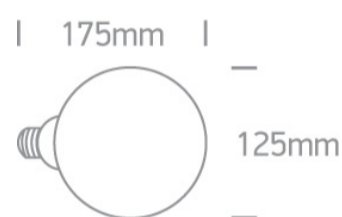

25 Lamps > Retro Lamps LED

9G06R/EW/E

Retro E27 G125 lamp.

Suitable for residential and commercial applications.

Complies with standard EN62560 and any other specific standards.

Downloads

Dimensions

Physical Specification

Item Group	25 Lamps
Family	Retro Lamps LED
Order Code	9G06R/EW/E
Shape	Circular
Height	175mm
Diameter	125mm

Electrical Characteristics

Gear	No
Lamp	
Input Type	Mains Voltage

Input Voltage	220-240V
50 Hz	Yes
60 Hz	Yes
Power(Watts)	6W
Lamp Type	LED
Lamp Holder	E27
Dimmable	No

Illumination Data

Colour Temperature	2700K
Lumen Output	800lm
Light Efficiency	133,33lm/W
CRI	80
Illumination Diagram	

Packing Info

Box Length	13,6cm
Box Width	13,6cm
Box Height	9,5cm
Box Weight	0.265kg
Pcs/Carton	20
Barcode	5291889041801
HS Code	8539500000