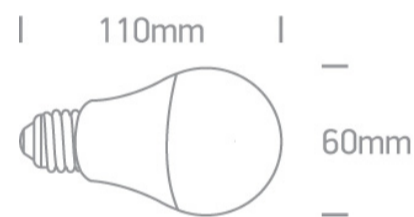

25 Lamps>Classic A60 Special Functions

9G09/RGBW

A60 Classic LED lamp, RGB+3000K with IR remote control.

Suitable for residential and commercial applications.

Complies with standard EN62560 and any other specific standards.

Downloads

Dimensions

Gallery

Physical Specification

Item Group

25 Lamps

Family

Classic A60 Special Functions

Order Code

9G09/RGBW

Shape

Circular

Height

110mm

Diameter

60mm